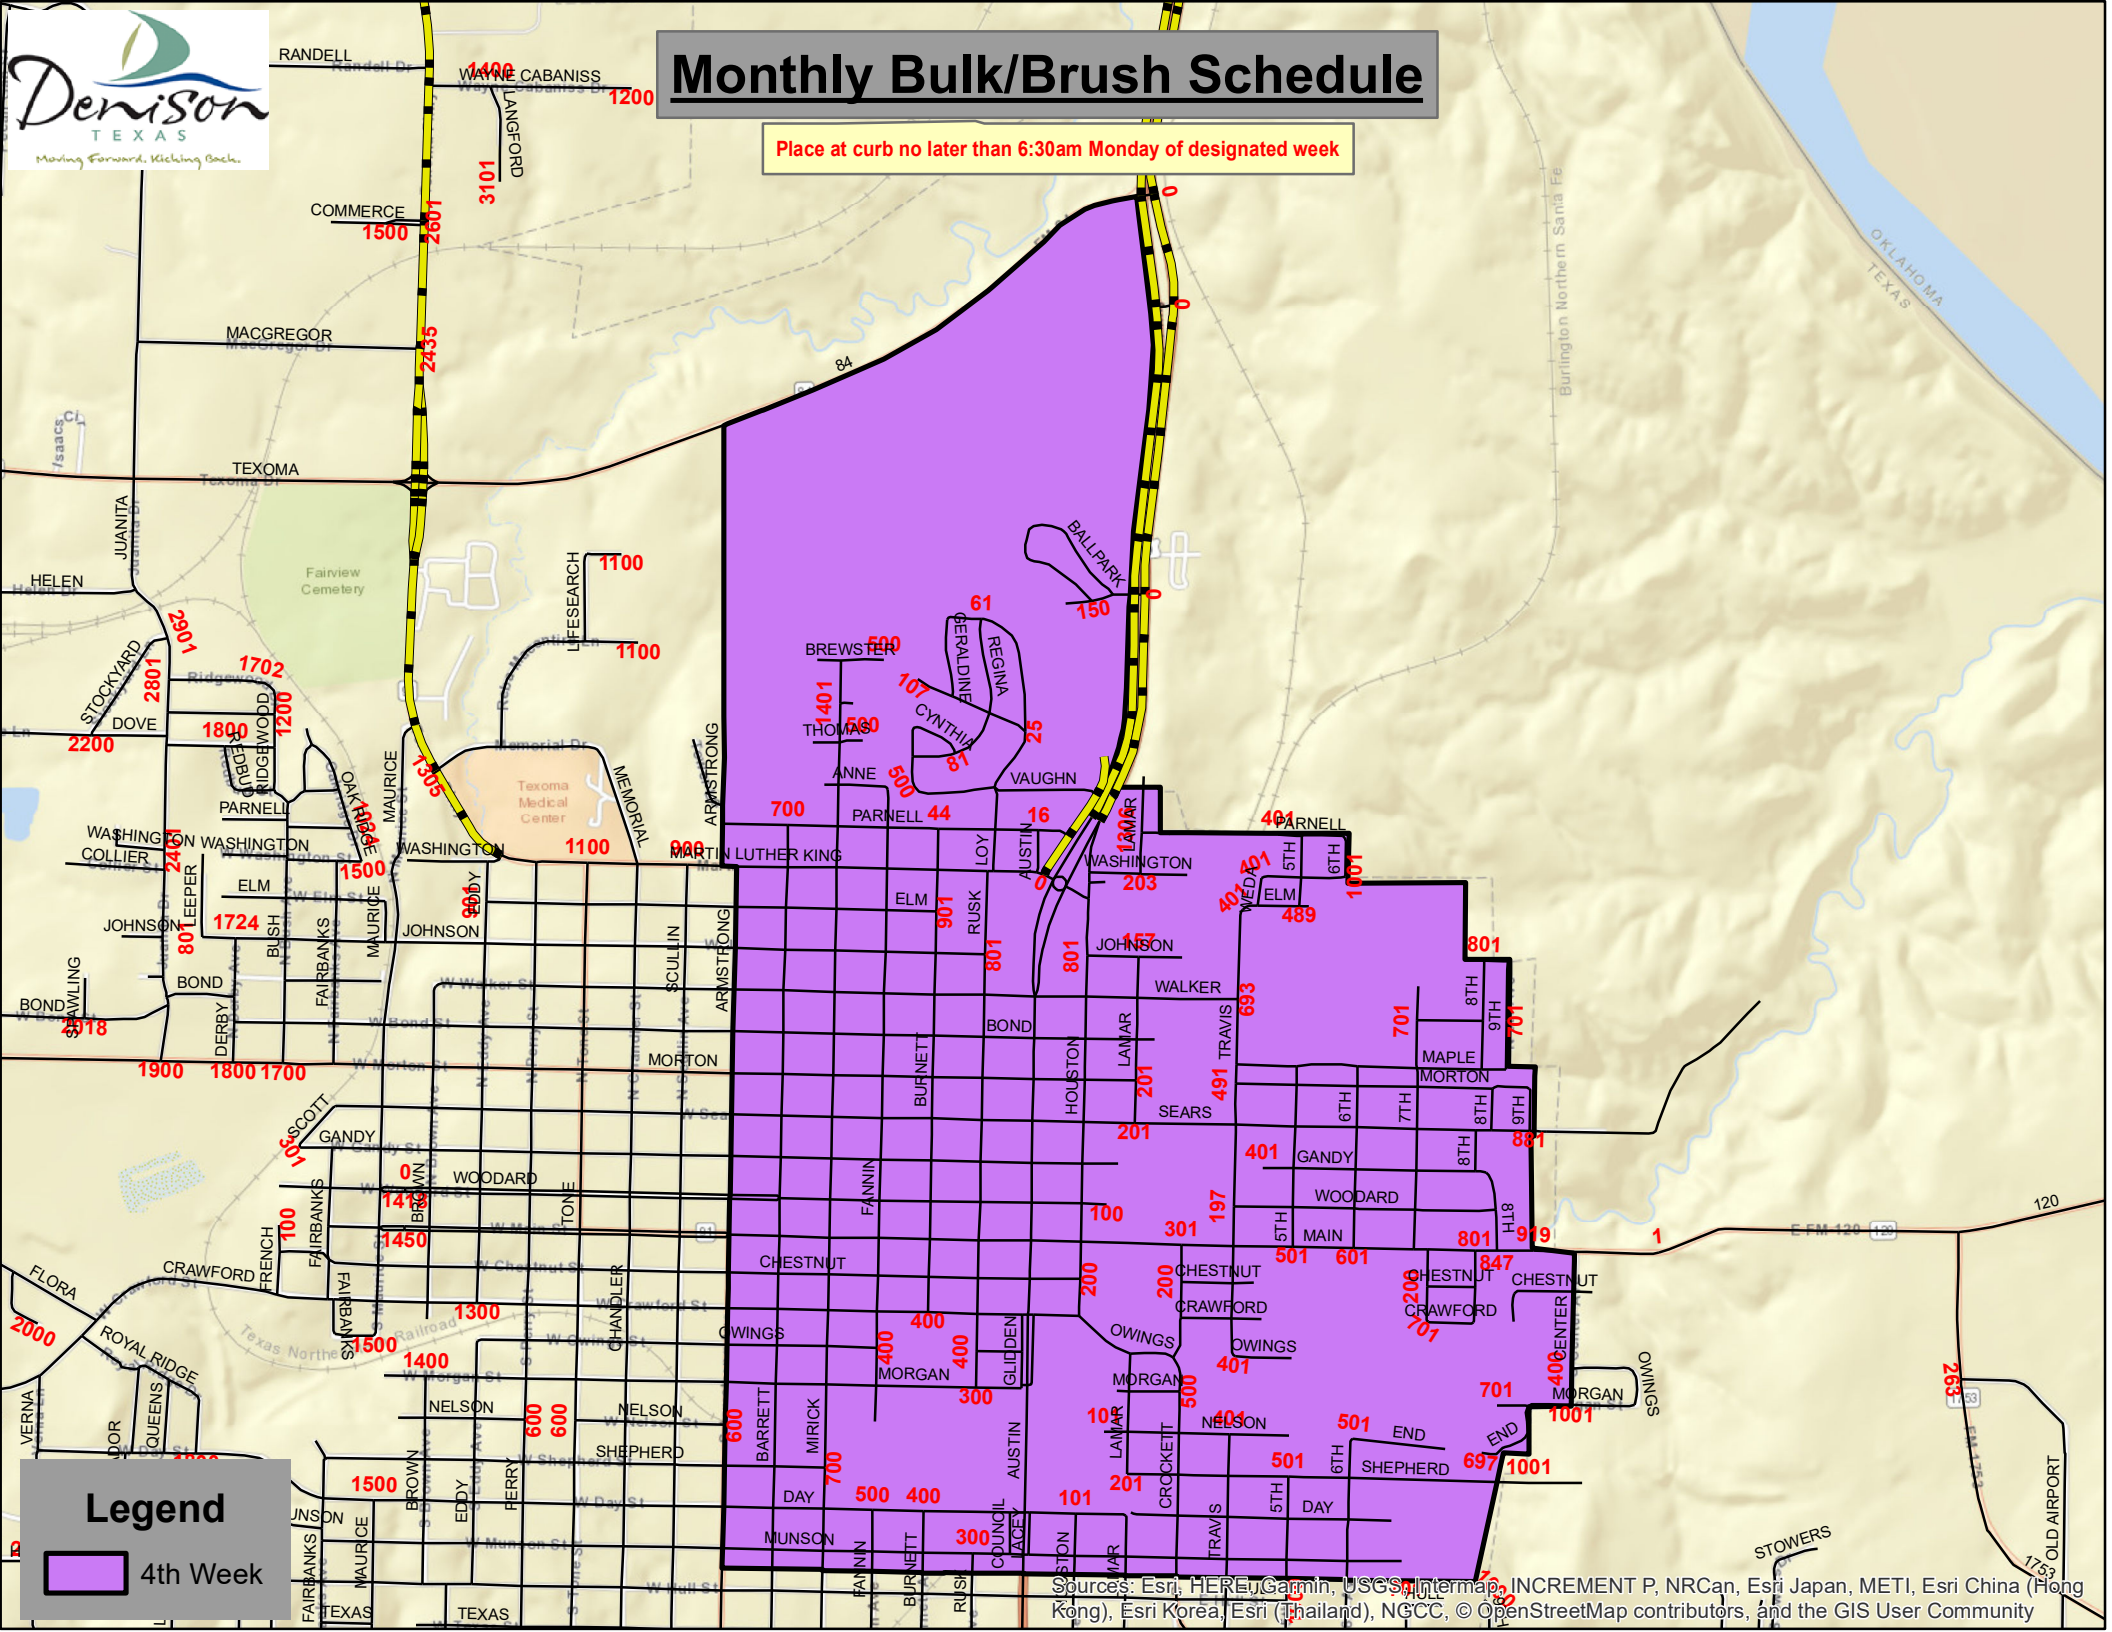

Monthly Bulk/Brush Schedule

Place at curb no later than 6:30am Monday of designated week

Legend

4th Week

Sources: Esri, HERE, Garmin, USGS, Intermap, INCREMENT P, NRCan, Esri Japan, METI, Esri China (Hong Kong), Esri Korea, Esri (Thailand), NGCC, © OpenStreetMap contributors, and the GIS User Community