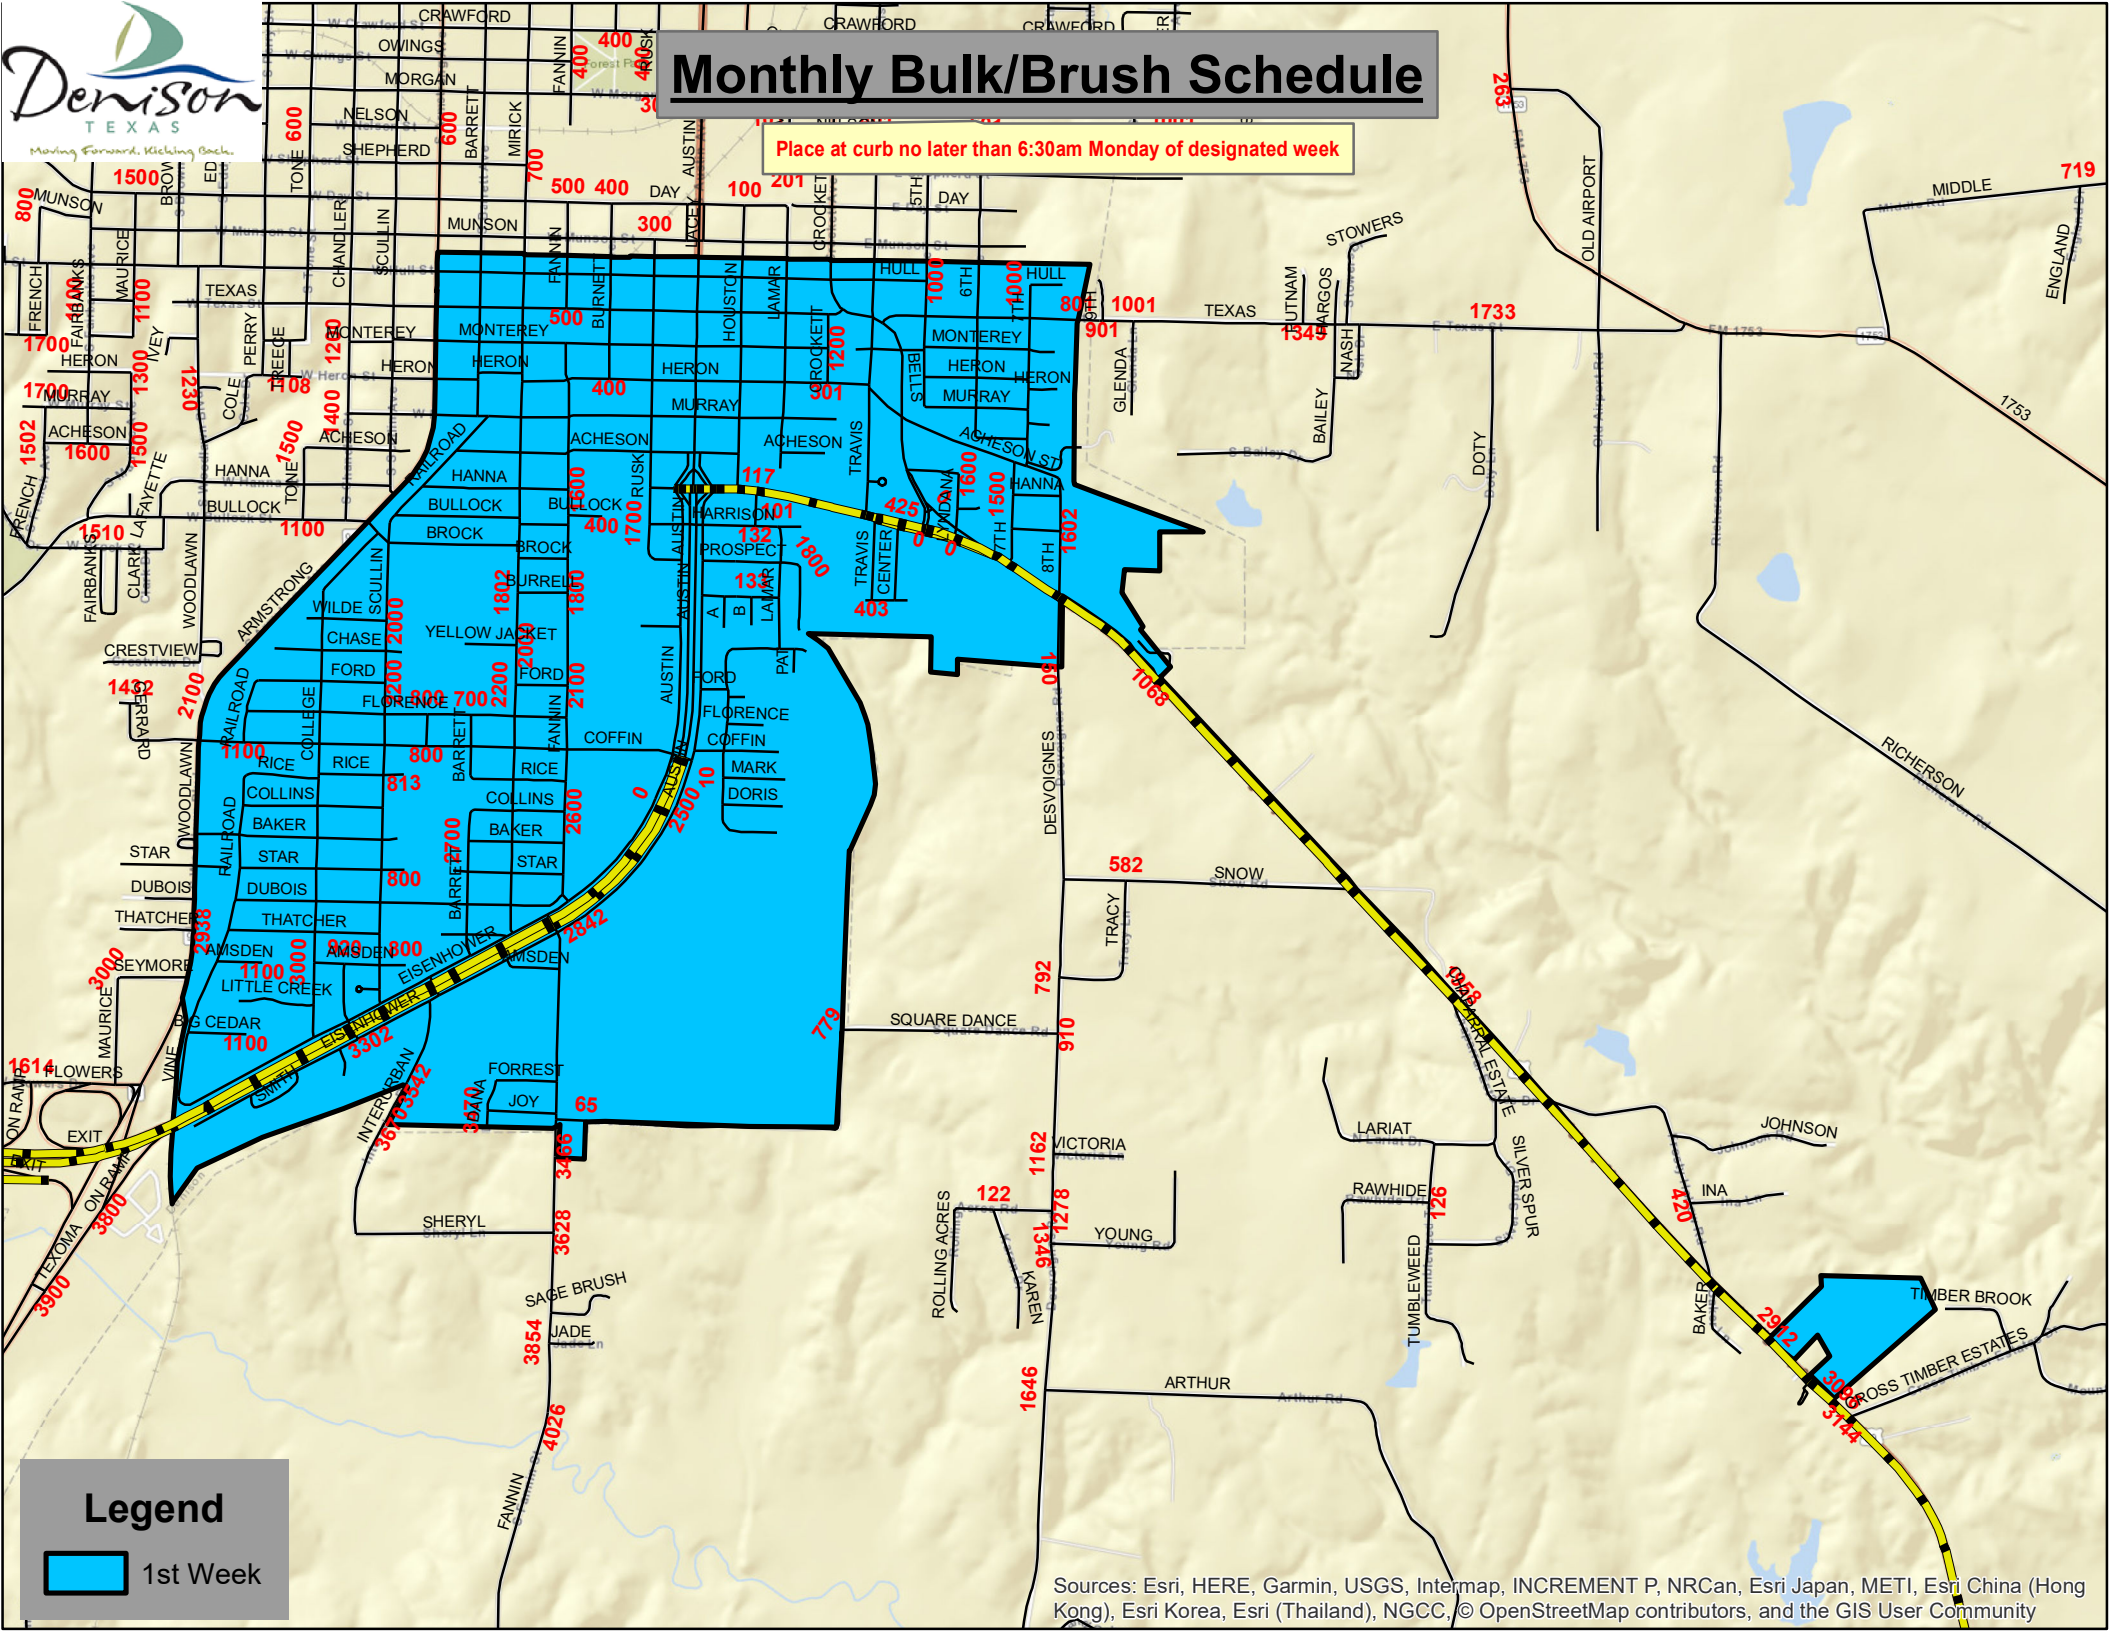

# Monthly Bulk/Brush Schedule

Place at curb no later than 6:30am Monday of designated week

**Legend**

1st Week