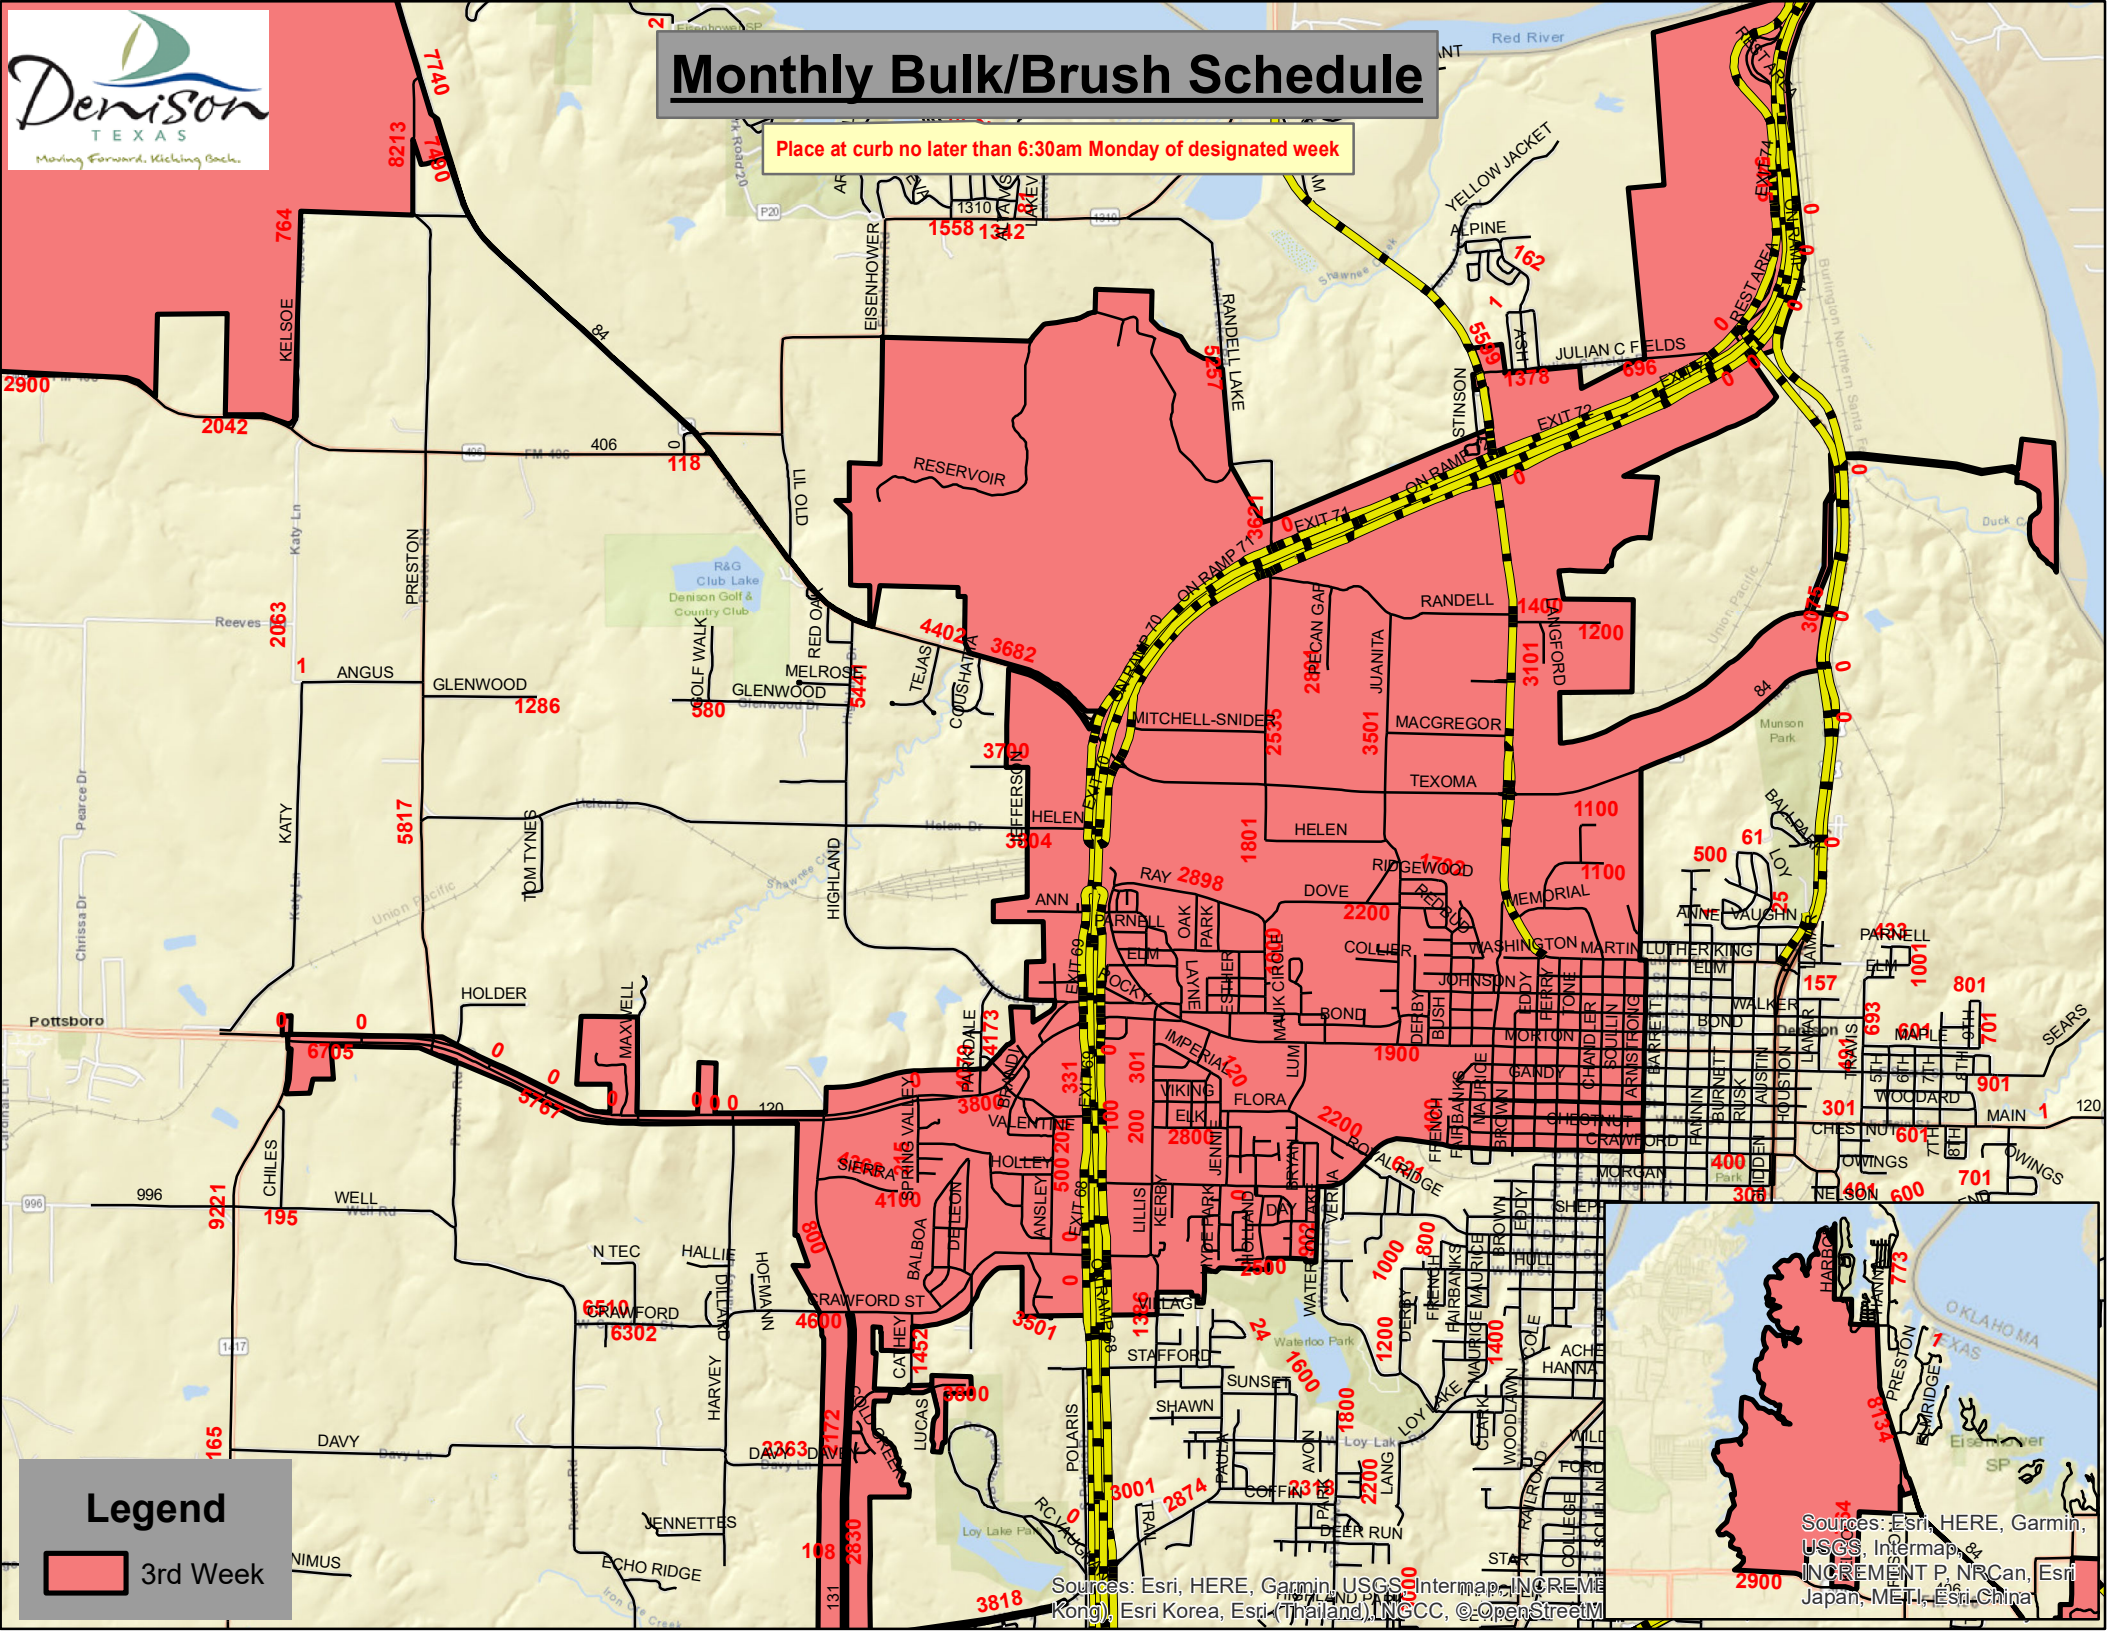

Monthly Bulk/Brush Schedule

Place at curb no later than 6:30am Monday of designated week

Legend

3rd Week

Sources: Esri, HERE, Garmin, USGS, Intermap, INCREMENT P, NRCan, Esri Japan, METI, Esri China