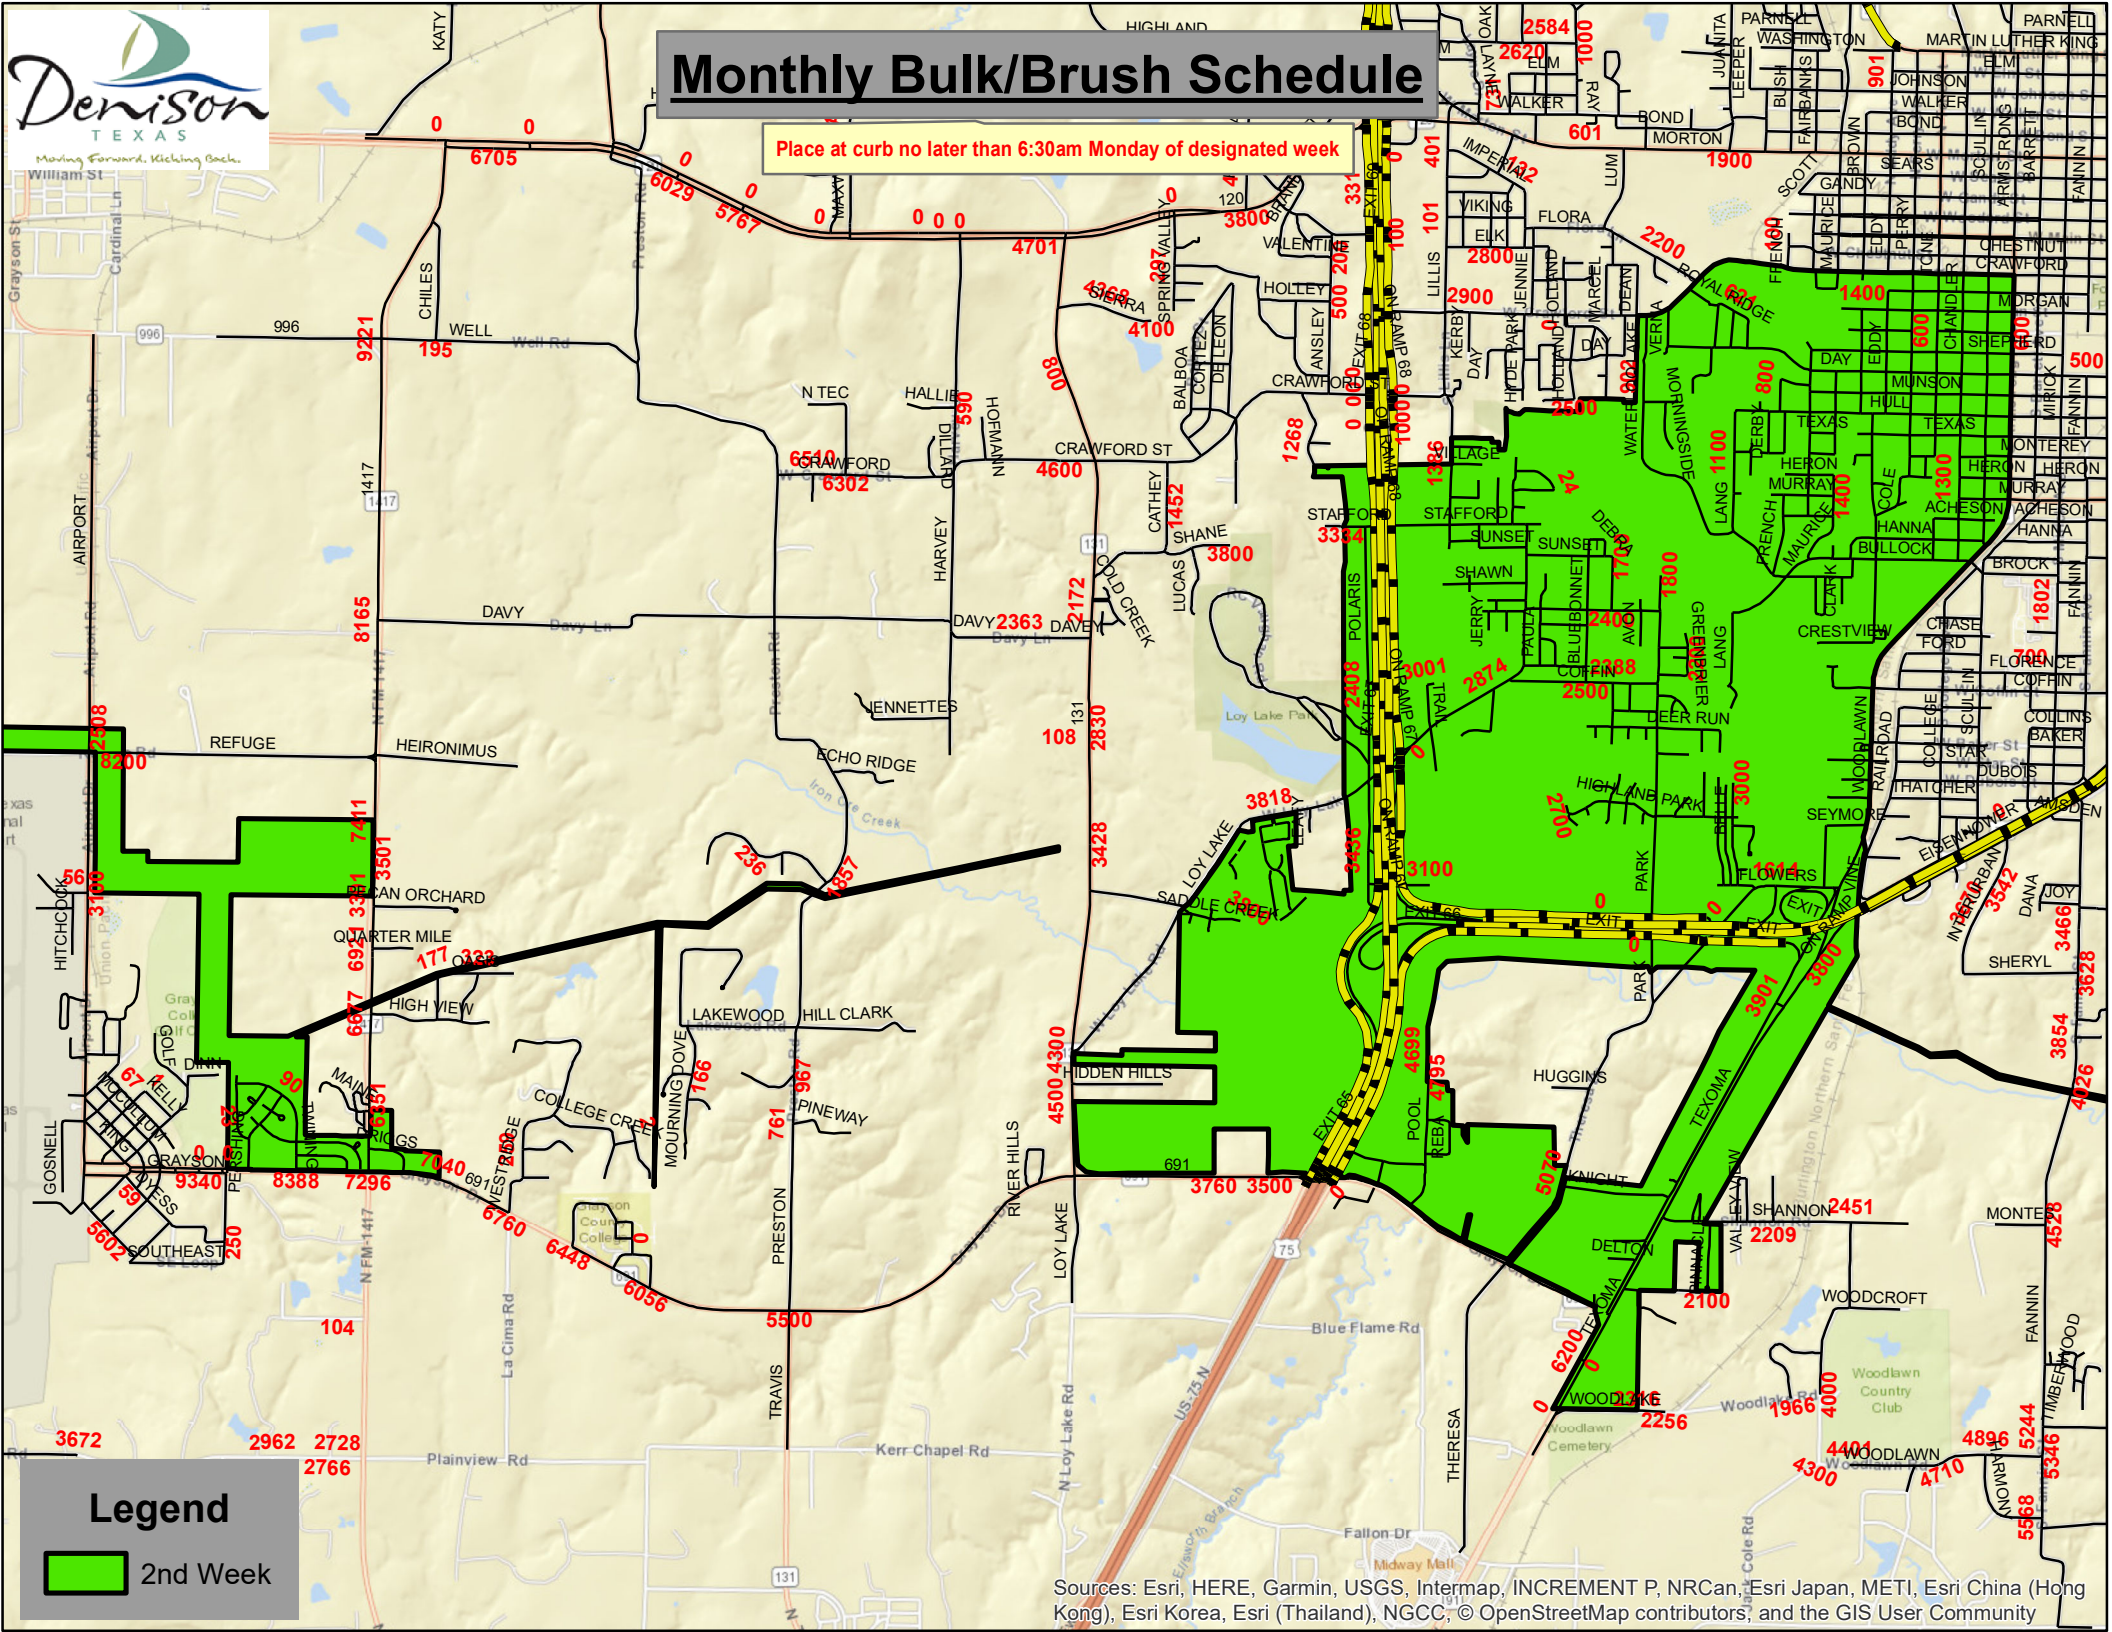

Monthly Bulk/Brush Schedule

Place at curb no later than 6:30am Monday of designated week

Legend

2nd Week

Sources: Esri, HERE, Garmin, USGS, Intermap, INCREMENT P, NRCan, Esri Japan, METI, Esri China (Hong Kong), Esri Korea, Esri (Thailand), NGCC, © OpenStreetMap contributors, and the GIS User Community