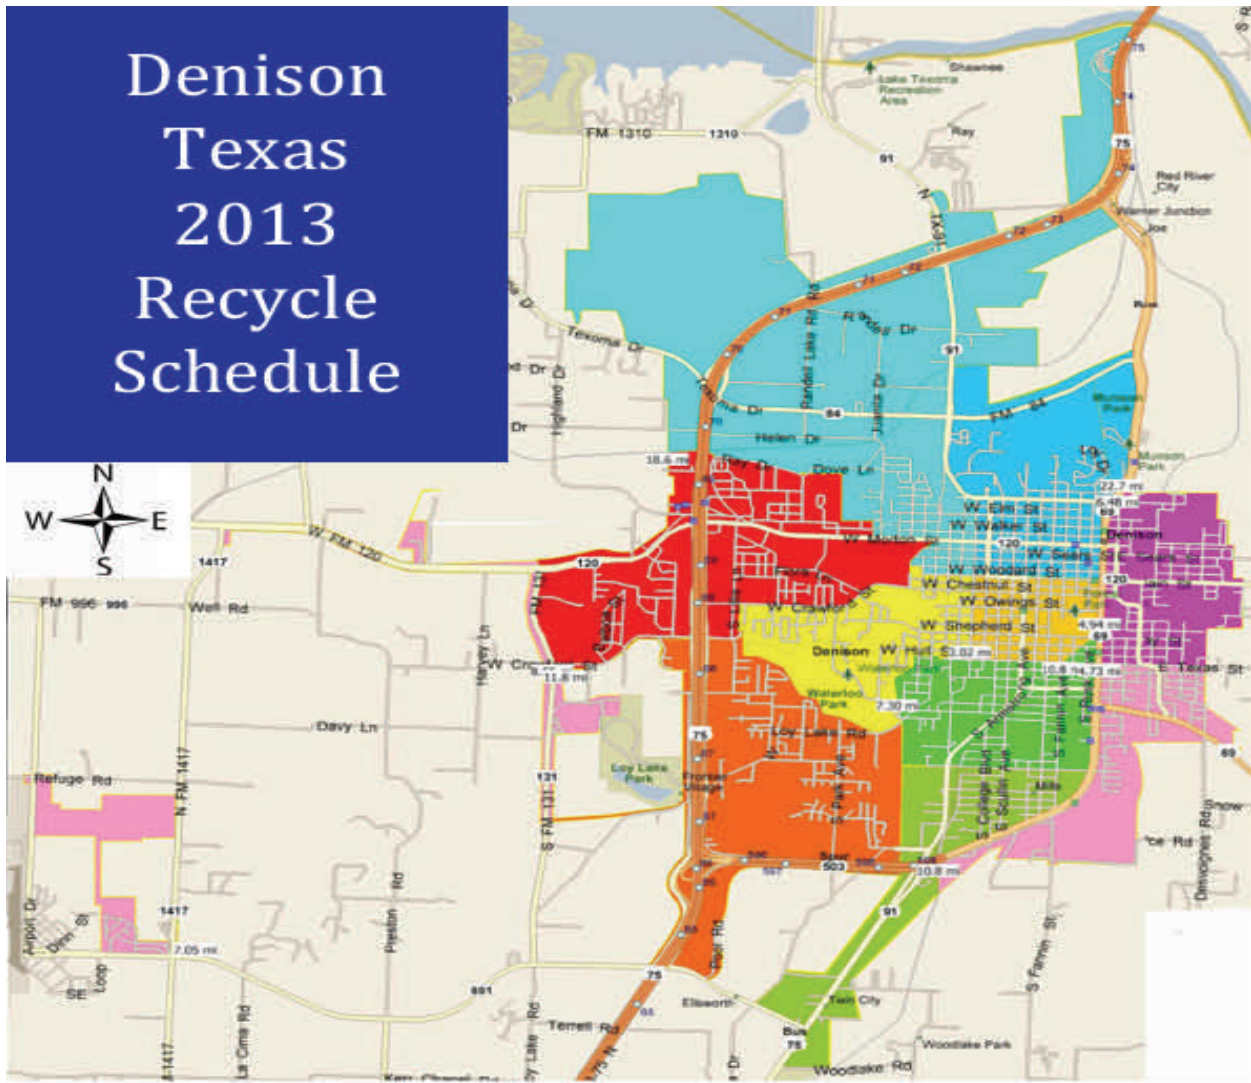

# Denison Texas 2013 Recycle Schedule

**MONDAY - A - SCHEDULE**  
HOMES LOCATED SOUTH OF COFFIN ST

**MONDAY - B - SCHEDULE**  
HOMES LOCATED NORTH OF COFFIN ST

**TUESDAY - A - SCHEDULE**  
HOMES LOCATED SOUTH OF TEXAS ST

**TUESDAY - B - SCHEDULE**  
HOMES LOCATED NORTH OF TEXAS ST

**WEDNESDAY - A - SCHEDULE**  
HOMES LOCATED SOUTH OF CRAWFORD ST

**WEDNESDAY - B - SCHEDULE**  
HOMES LOCATED NORTH OF CRAWFORD ST

**THURSDAY - A - SCHEDULE**  
HOMES LOCATED EAST OF PERRY ST & HWY 91

**THURSDAY - B - SCHEDULE**  
HOMES LOCATED WEST OF PERRY ST & HWY 91

**FRIDAY - A - SCHEDULE**  
HOMES LOCATED EAST OF PERRY ST

**FRIDAY - B - SCHEDULE**  
HOMES LOCATED WEST OF PERRY ST